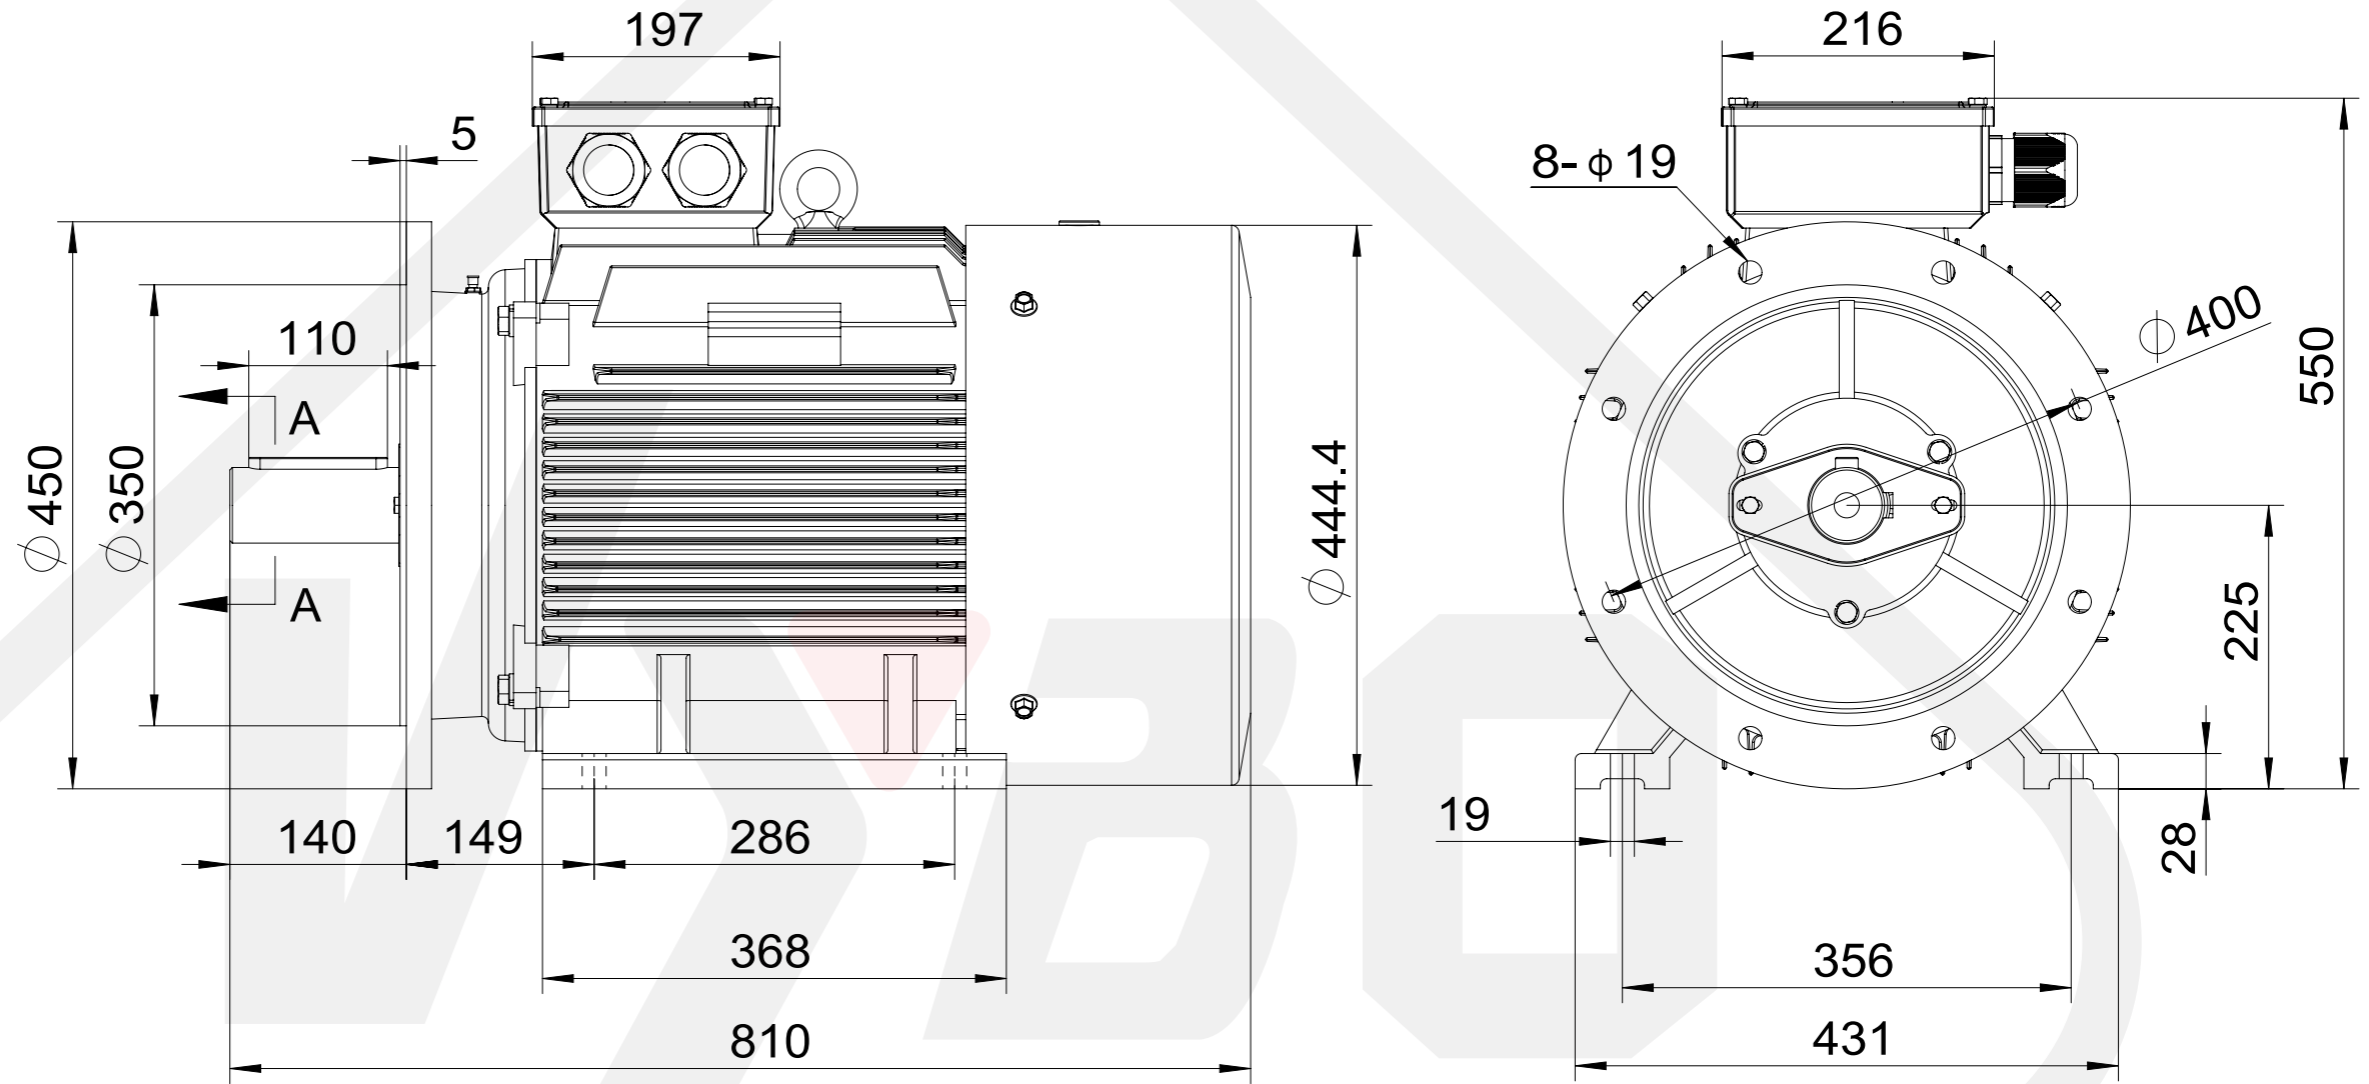

A-A
1:6

Electric  s.r.o.

1LC-225S-B35
Mounting diagram