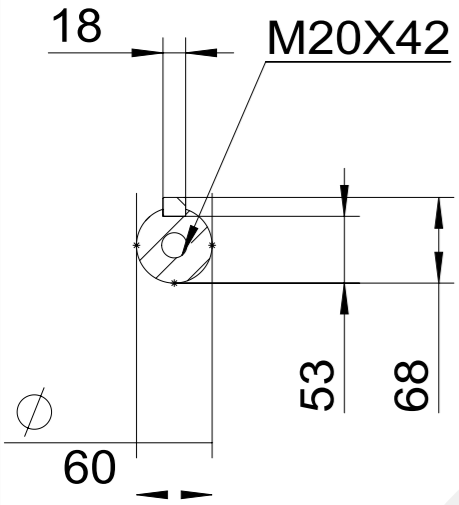

A-A
1:6

Electric  s.r.o.

1LC-225S-B35
Mounting diagram