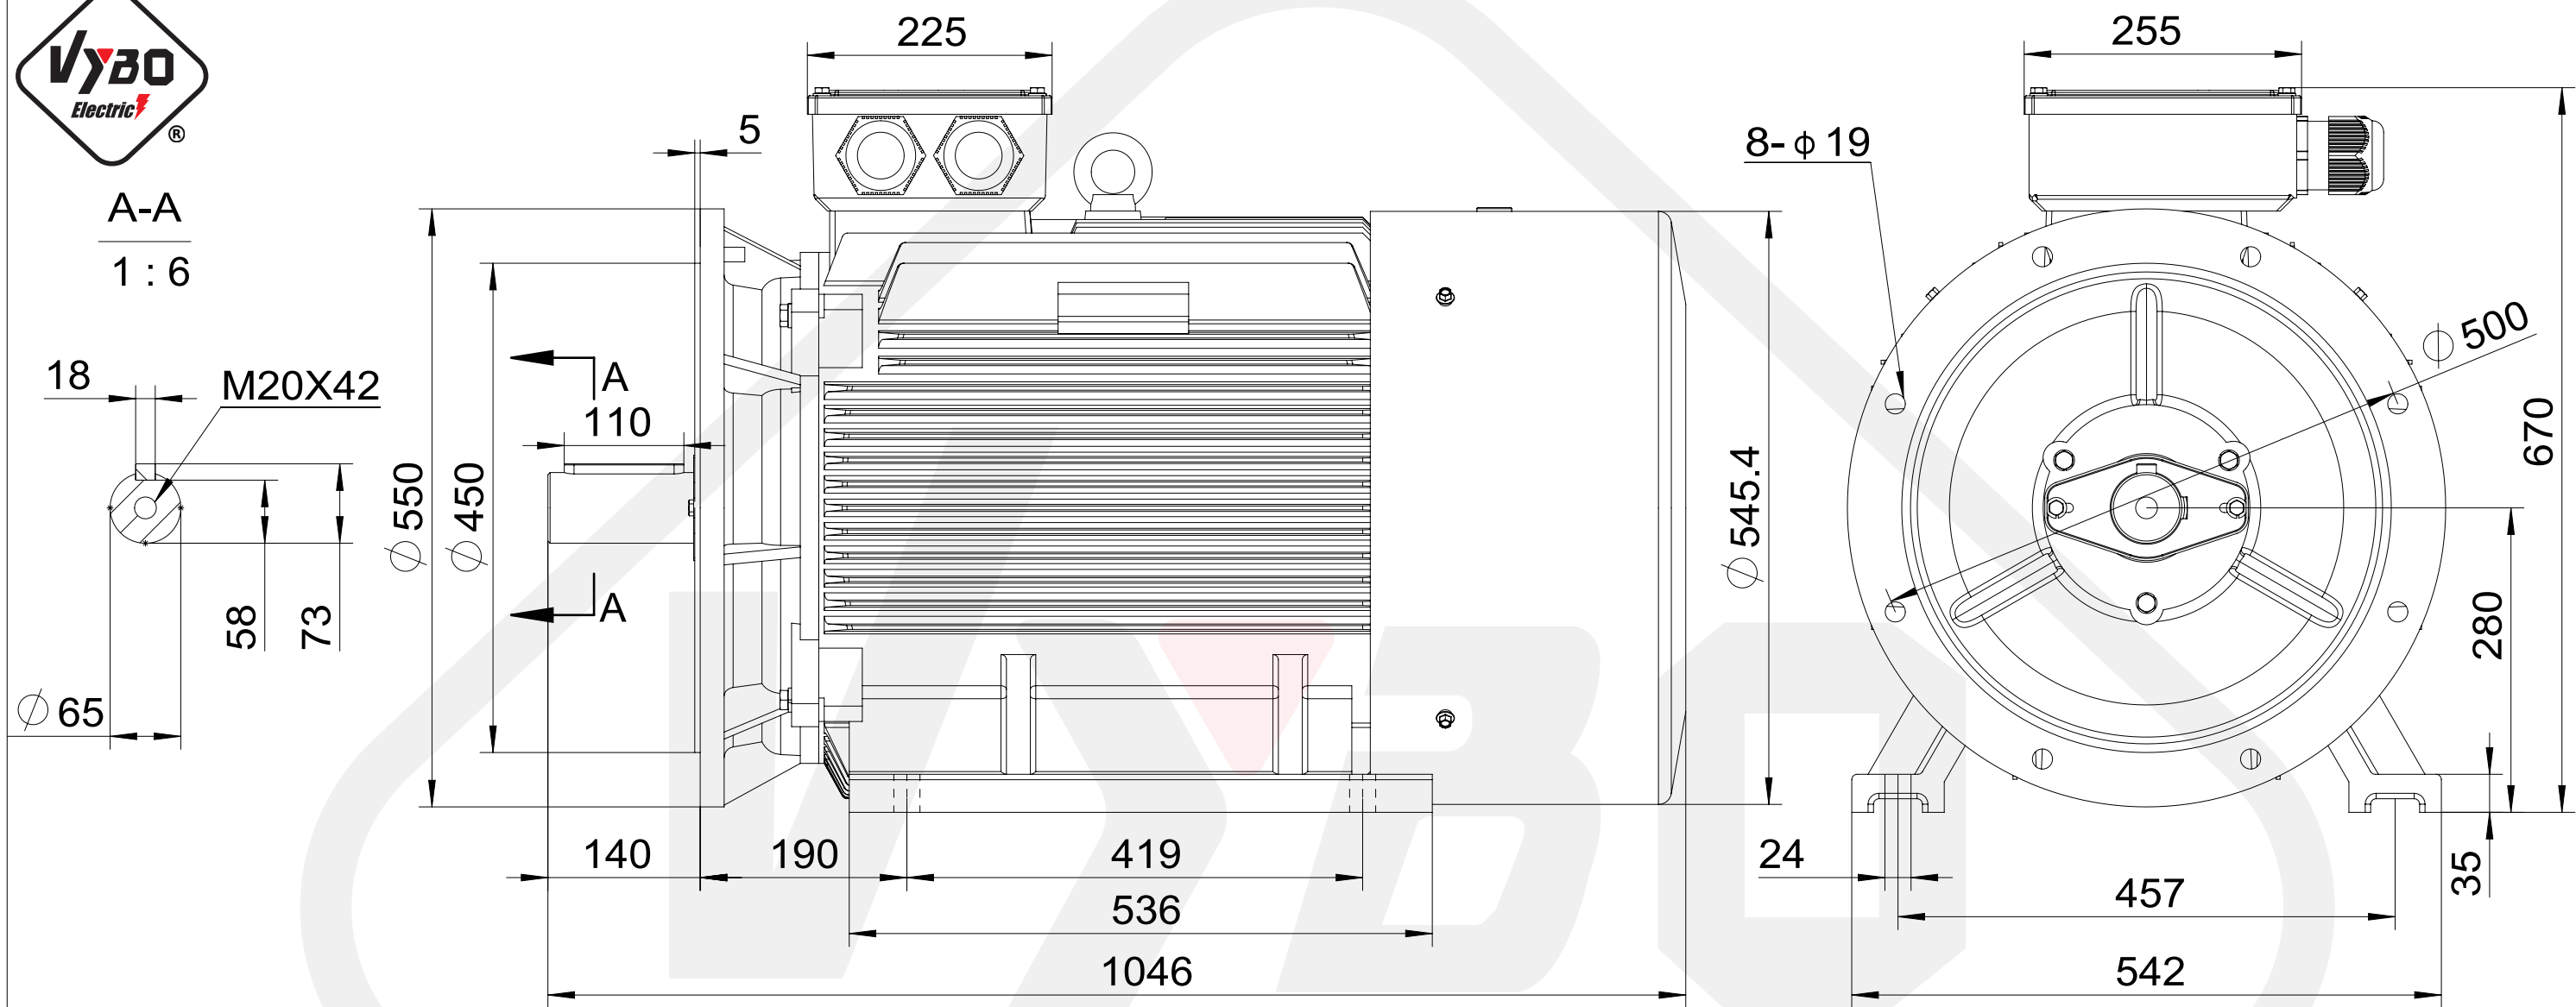

A-A
1:6

Electric ⚡

3LCZ-280M-B35

Mounting diagram