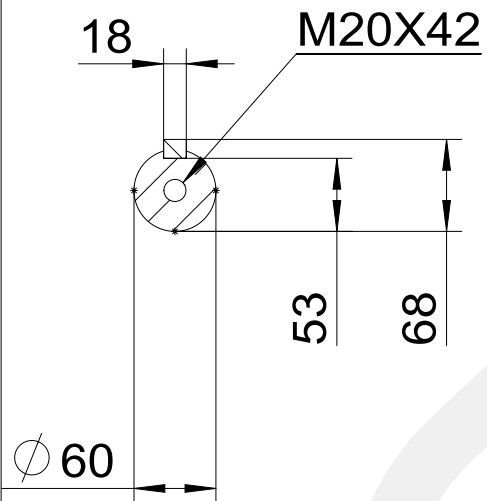

A-A
1:6

Electric ⚡

3LCZ-250-B3-2
Mounting diagram