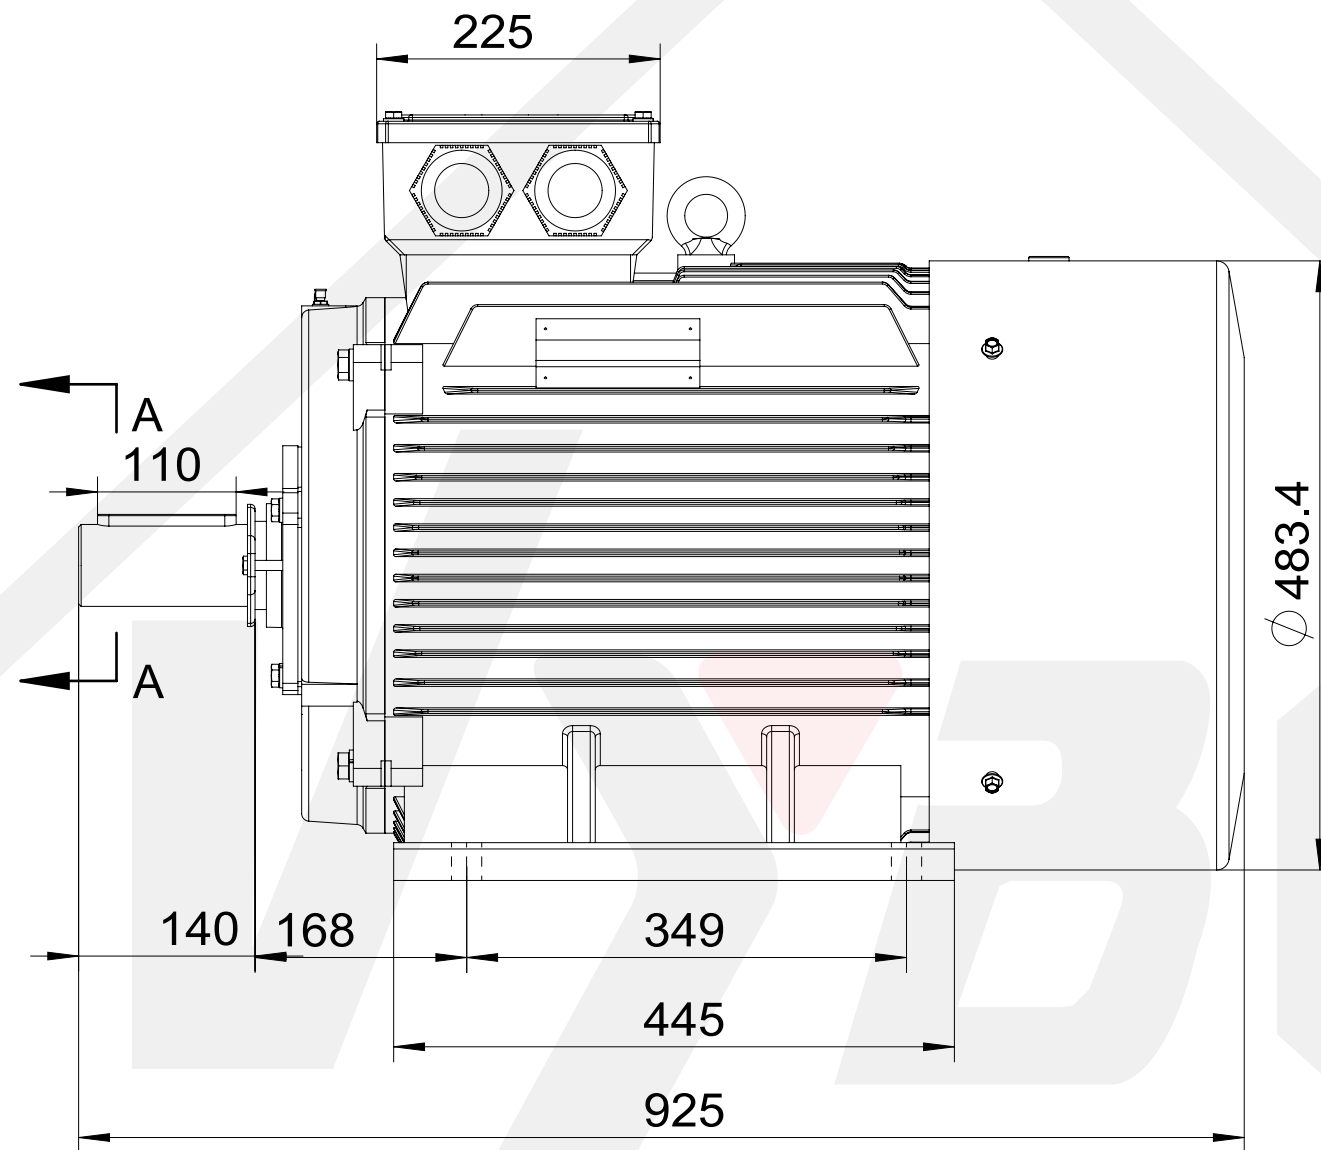

A-A
1:6

Electric ⚡

3LCZ-250-B3-2
Mounting diagram