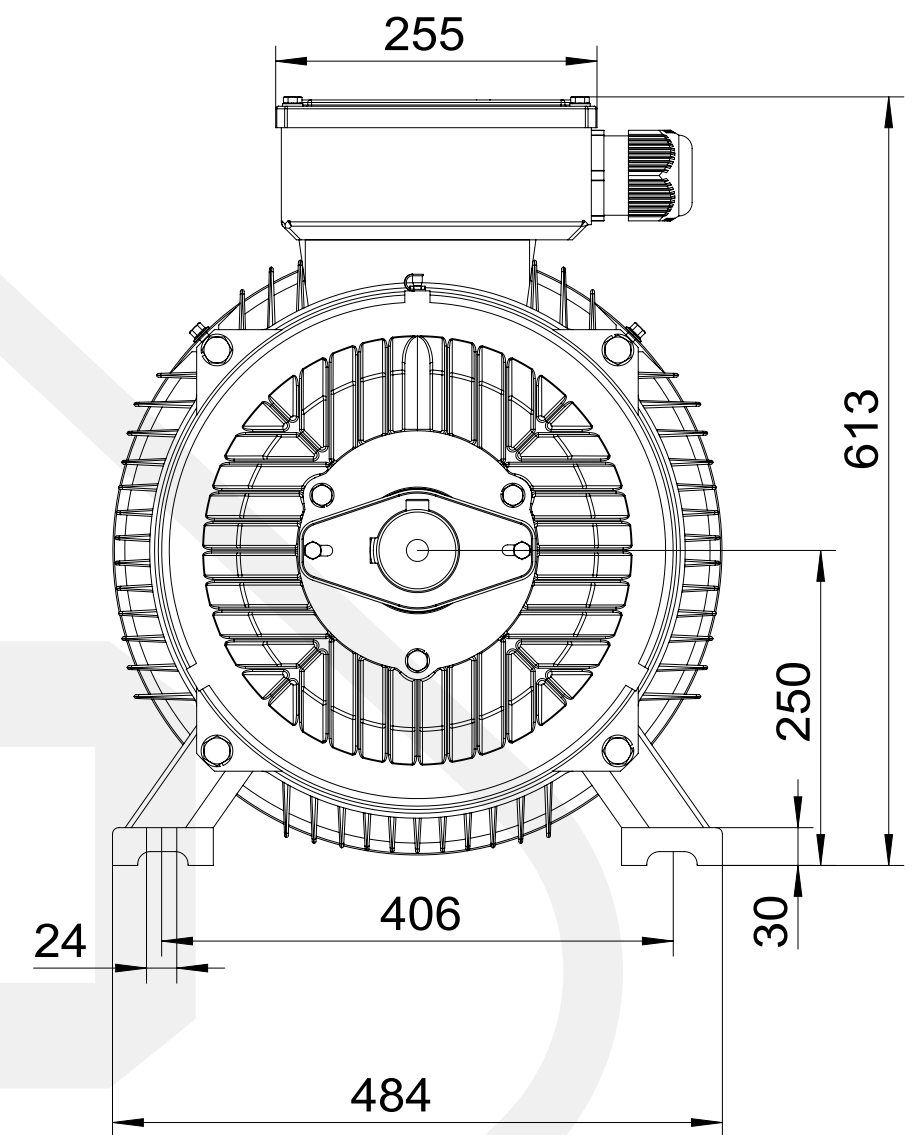

A-A
1:6

Electric ⚡

3LCZ-250-B3-2
Mounting diagram